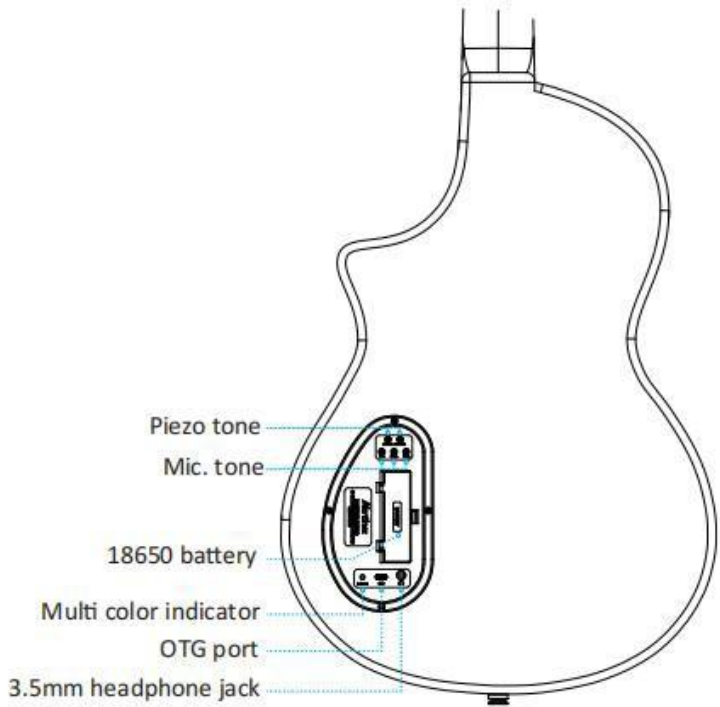

Electronics

The Katoh Hispania Series is fitted with the SG1 Digital Smart Pickup, developed and produced by the manufacturer in conjunction with DOUBLE Acoustics. It is a fingerstyle pickup with dual inputs of an under-saddle piezo and a microphone to fully reproduce every detail of your playing. The system includes DOUBLE's DSP module which includes hi-fi grade reverb and delay effects.

The SG1 can be connected to headphones for private practice or to an amplifier for performance. OTG function to USB-C charging socket allows for connection to mobile phones or computers without the need for soundcard conversion.

- Piezo volume control
- Mic. volume control
- DSP simulate the sound of body
- Reverb/Delay effect control
- Piezo tone
- Mic. tone
- 1/4" output jack
- Type C OTG port for charging and active recording
- Multi color indicator
- 3.5mm headphone jack
- Polymer lithium rechargeable battery with large capacity