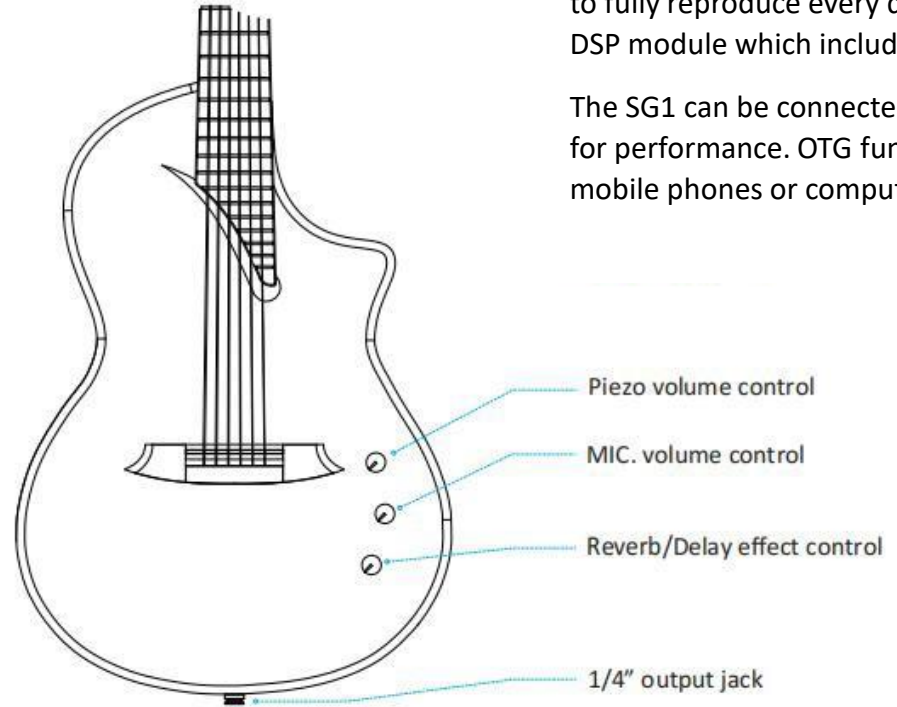

Electronics

The Katoh Hispania Series is fitted with the SG1 Digital Smart Pickup, developed and produced by the manufacturer in conjunction with DOUBLE Acoustics. It is a fingerstyle pickup with dual inputs of an under-saddle piezo and a microphone to fully reproduce every detail of your playing. The system includes DOUBLE's DSP module which includes hi-fi grade reverb and delay effects.

The SG1 can be connected to headphones for private practice or to an amplifier for performance. OTG function to USB-C charging socket allows for connection to mobile phones or computers without the need for soundcard conversion.

- Piezo volume control
- Mic. volume control
- DSP simulate the sound of body
- Reverb/Delay effect control
- Piezo tone
- Mic. tone
- 1/4" output jack
- Type C OTG port for charging and active recording
- Multi color indicator
- 3.5mm headphone jack
- Polymer lithium rechargeable battery with large capacity